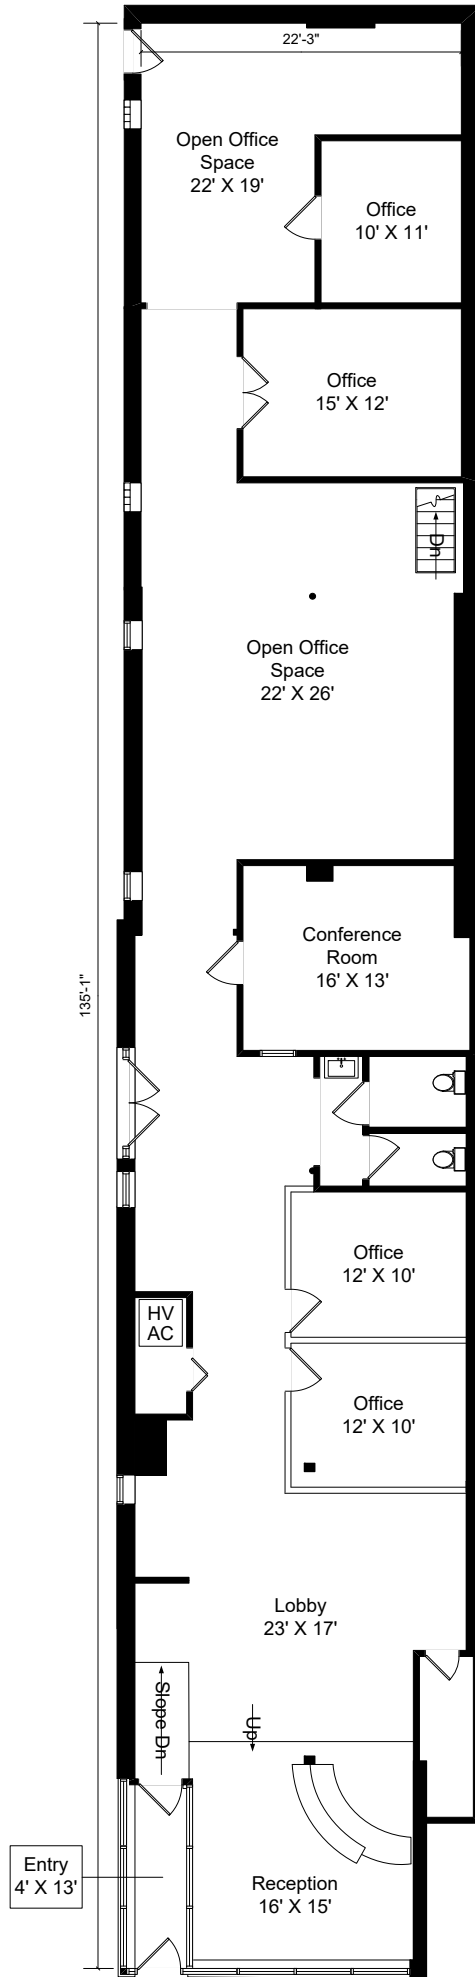

2556 WEST FULLERTON AVENUE

Copyright © 2024. www.bestfloorplans.com – Floor plans are approximate and for marketing purposes only

APPROXIMATELY 3,390 SQUARE FEET